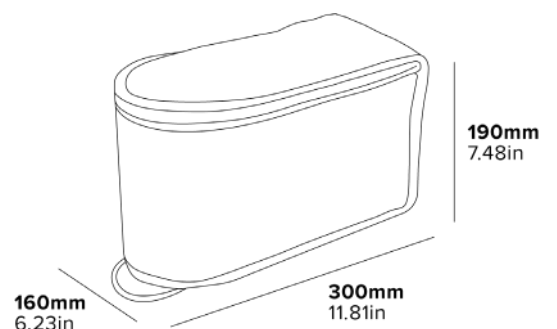

Specification

Dark Grey & Black

Outer material: 600D Oxford (Polyester)

Inner material: Aluminised coated cotton resistant to 180°C

0.25kg

BRITISH DESIGNED

HEAT RESISTANT

IRON COMPATIBLE

STEAMER COMPATIBLE